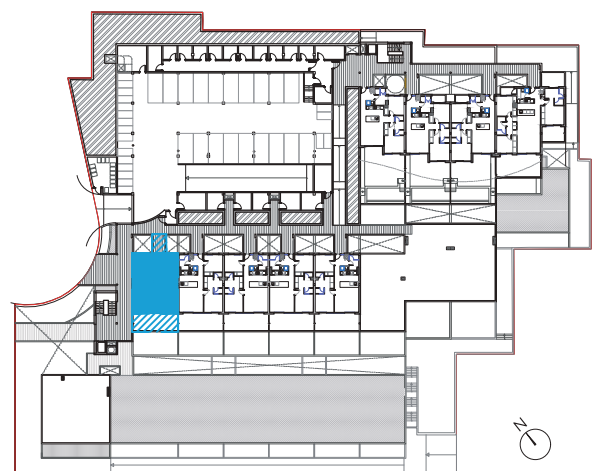

APARTMENT 38
BE_N3_V01

Built area:	76,30 m ²
Useful area:	65,54 m ²
Total private area:	106,69 m ²

Observations: Más The Smart Homes may make any modifications it deems necessary due to technical, commercial, legal or availability requirements. The surface areas given are approximate. The features of the home will be as listed in the building materials report. The furniture shown will not be provided and is strictly for display purposes only.